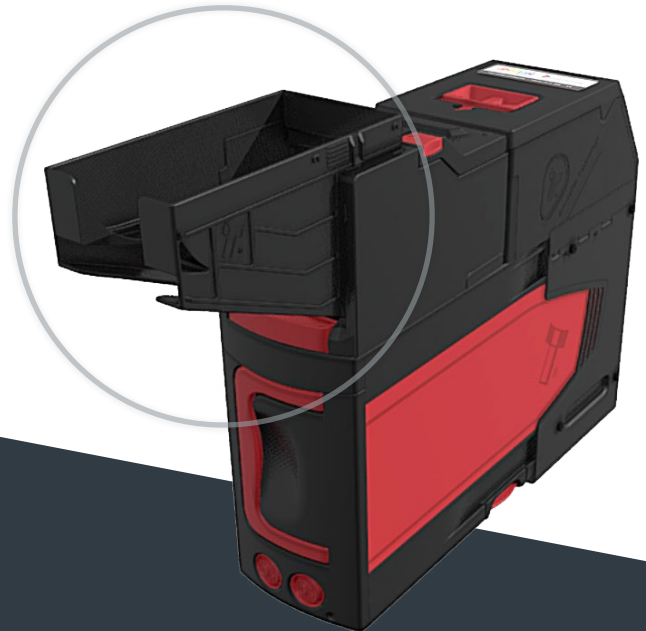

Innovative Technology

POWERING TRANSACTIONS AND INTERACTIONS

Spectral

BNF

"Bunch Note Feeder"

The Spectral Bunch Note Feeder has 2 models depending on application.

Bezel Options

Customer Facing

Customer facing option that allows up to 30 notes to be inserted.

Back Office

A back office solution with a large deposit capacity of 100+ notes.

Features

- Acceptance speed < 2 seconds
- Compatible with Safe Interface and NV4000
- Separate reject tray
- Lower operational costs
- Compatible with all NV200 Spectral currency datasets
- Quick and easy install & maintenance

	With Customer Facing Bezel	With Back Office Bezel
Bunch Note Feed Capacity	30 Notes	100 Notes
Constant Refill	N/A	Yes
Cashbox Options	500 / 1000 / 2200 / Freefall	
Compatible Modules	Safe Interface / NV4000	

Dimensions (Max)

- Weight: 5.5kg