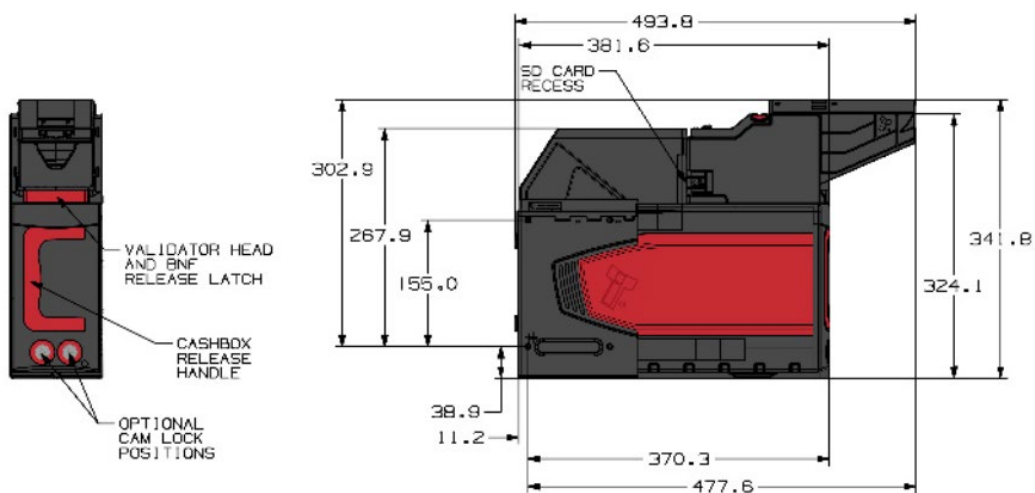

Customer facing option that allows up to 30 notes to be inserted.

Back Office

A back office solution with a large deposit capacity of 100+ notes.

Features

- Acceptance speed < 2 seconds
- Compatible with Safe Interface and NV4000
- Separate reject tray
- Lower operational costs
- Compatible with all NV200 Spectral currency datasets
- Quick and easy install & maintenance

	With Customer Facing Bezel	With Back Office Bezel
Bunch Note Feed Capacity	30 Notes	100 Notes
Constant Refill	N/A	Yes
Cashbox Options	500 / 1000 / 2200 / Freefall	
Compatible Modules	Safe Interface / NV4000	

Dimensions (Max)

- Weight: 5.5kg